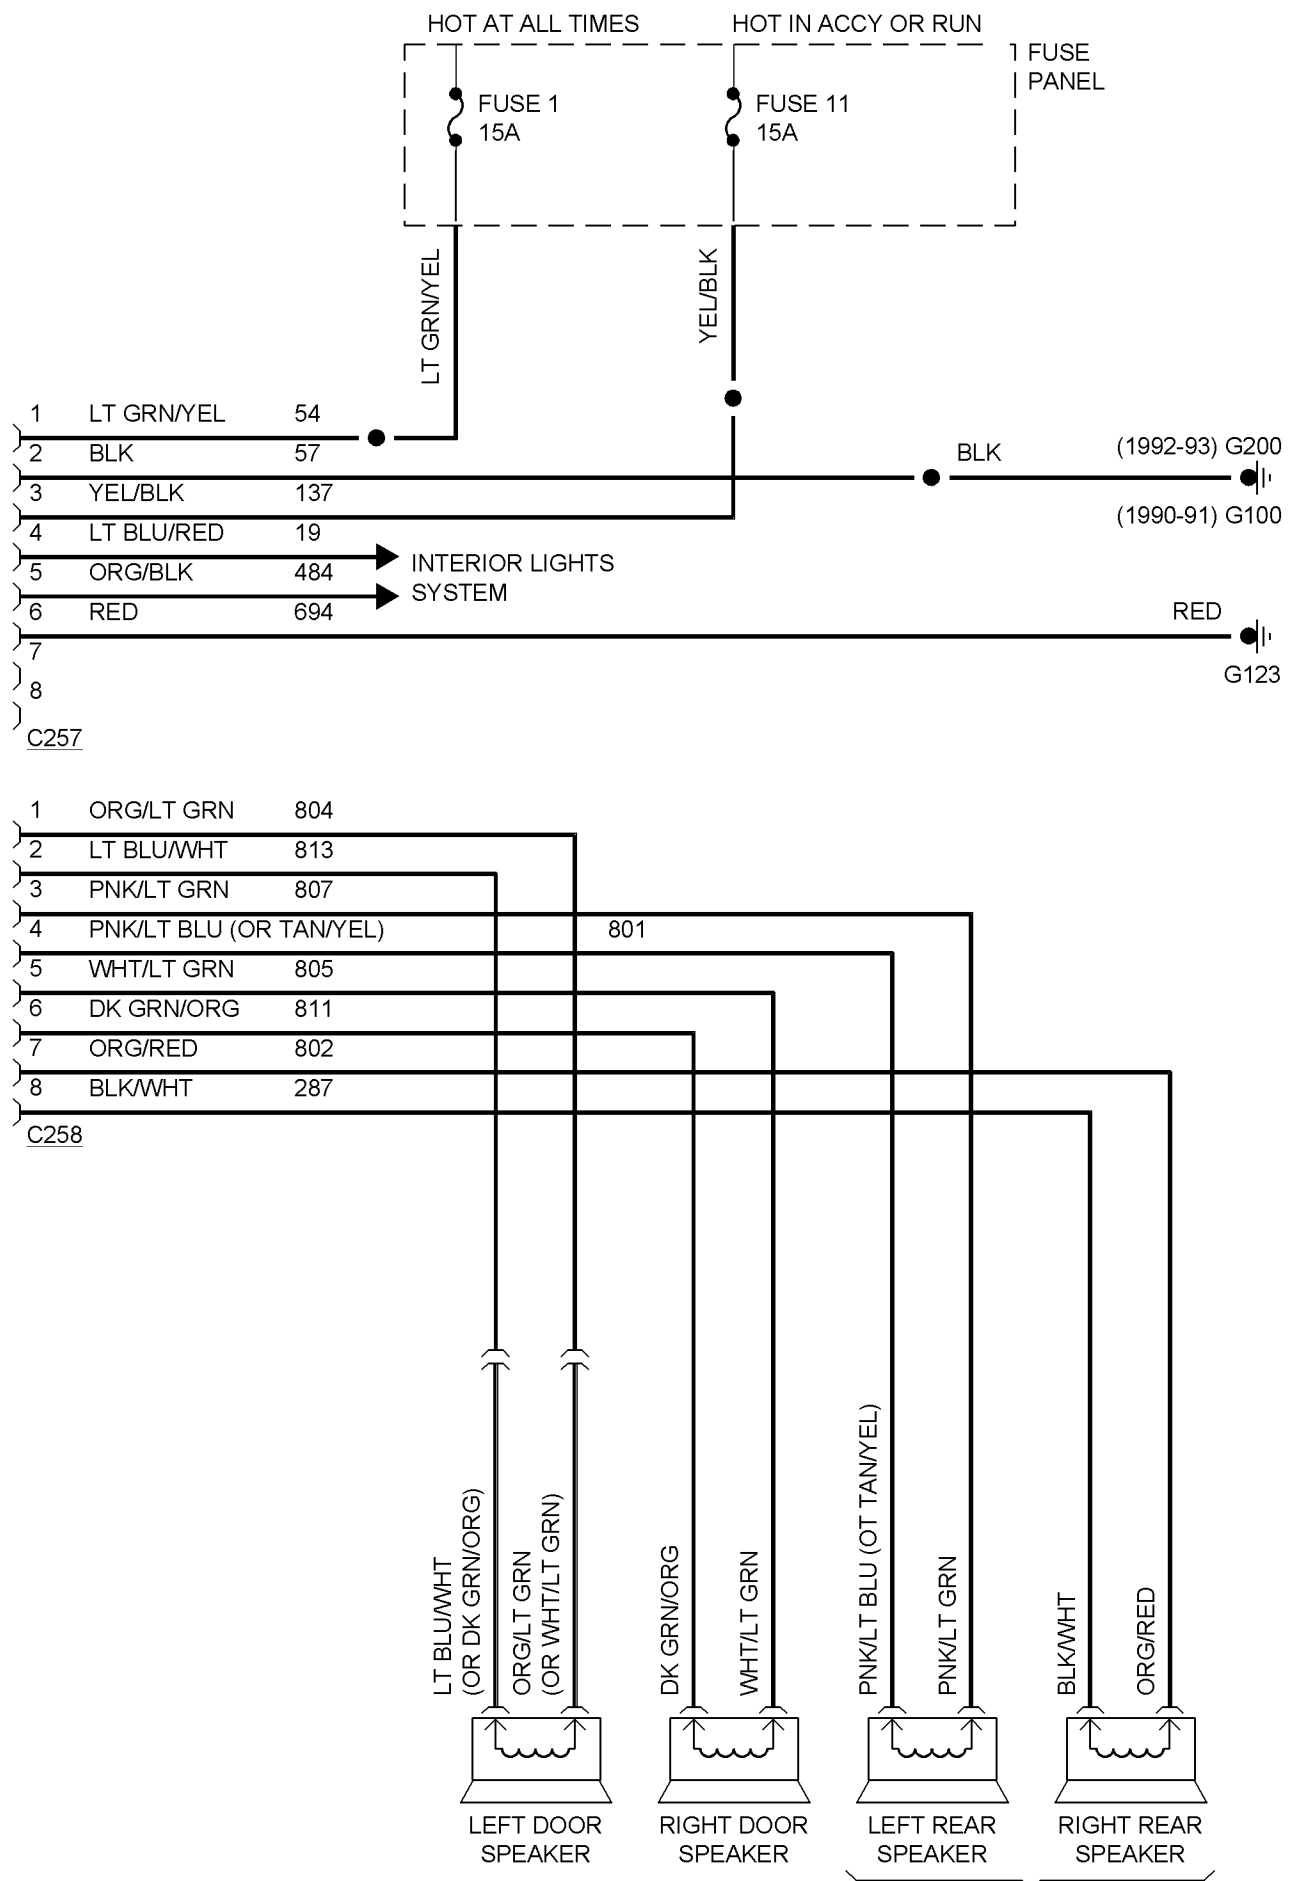

- BATTERY (B+)
 - GROUND
 - IGNITION
 - ILLUM
 - ILLUM
 - GROUND
 - NOT USED
 - NOT USED
-
- LEFT FRT
 - LEFT FRT
 - LEFT RR
 - LEFT RR
 - RIGHT FRT
 - RIGHT FRT
 - RIGHT RR
 - RIGHT RR

RADIO

W/ AM/FM ONLY